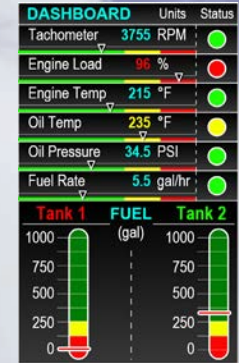

GEM360®

Controls