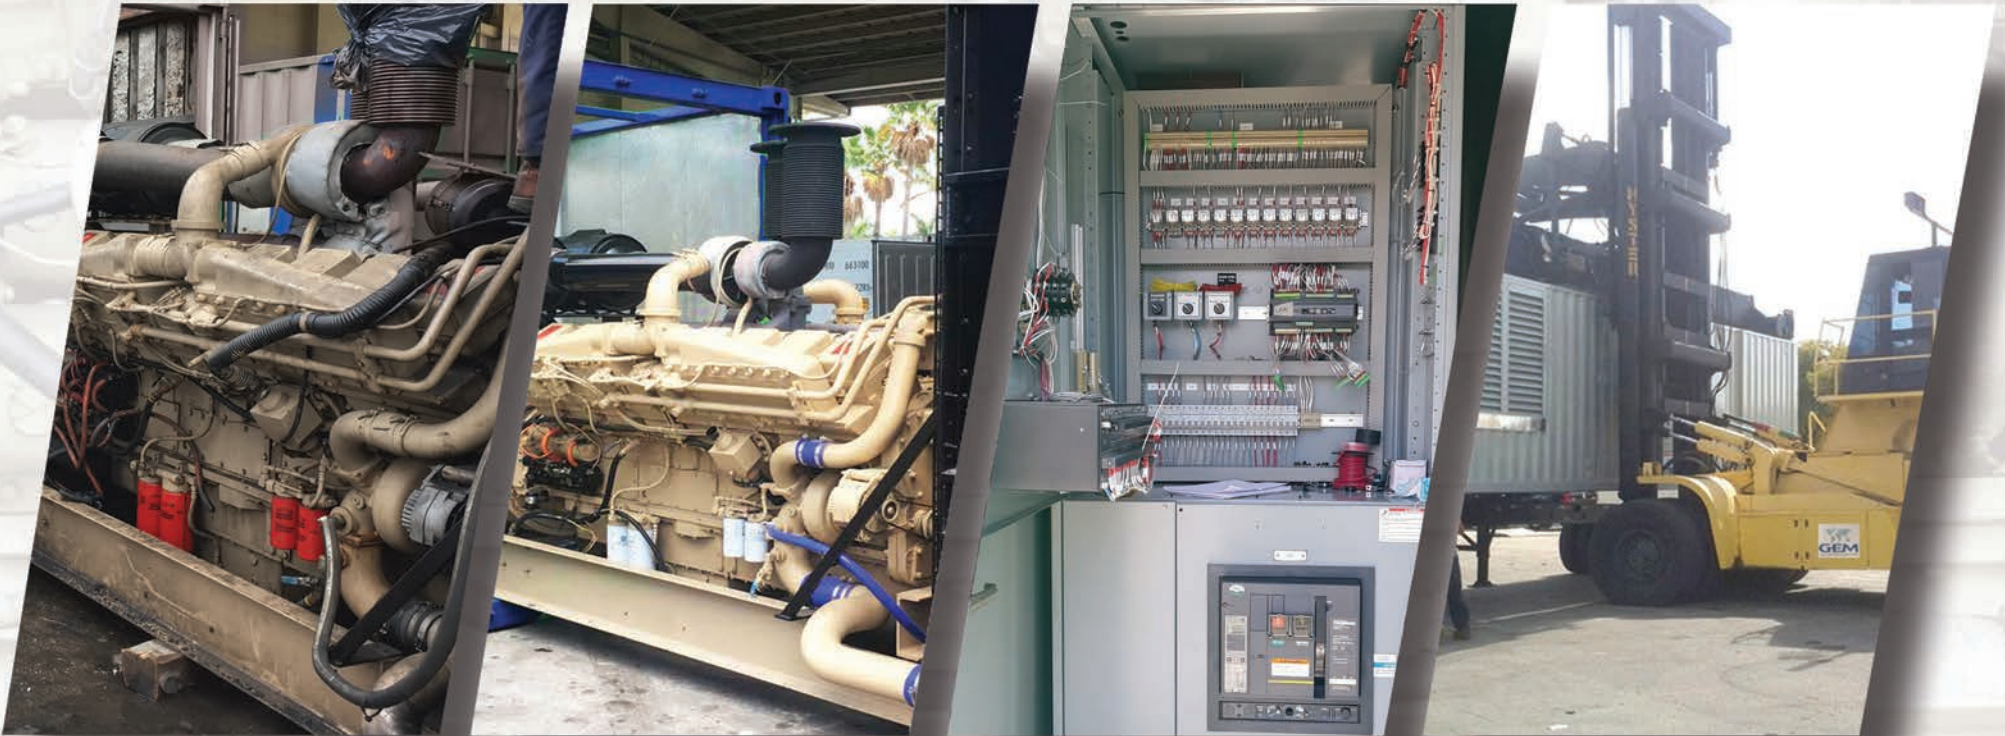

GEM360[®]

GENSET EXPERTS

GENSET RECONDITIONING & MORE

GENSET RECONDITIONING • Extended Service Life • Save Operating Costs • Thorough Load Testing

GEM 360 is a supplier of commercial and industrial equipment. Our product lines include:

- Standard and custom ISO containers
- Trailers, dry vans, reefers
- Fabricated housings to enclose work & personnel processes
- Containerized battery energy storage systems (CBESS)
- Electrical power generators
- Water treatment systems
- Power distribution equipment
- UPS & Switch Gear Lineups